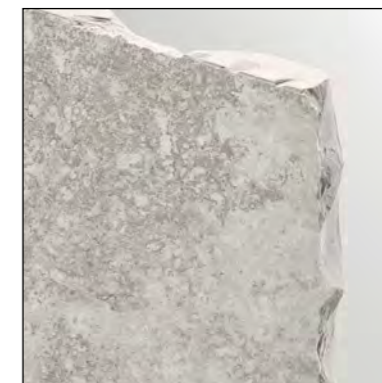

OPUS ANCIENT NATURALE R10 BRECCIATO

- EJPZ White ● T104
- EJQ1 Silver ● T104
- EJQ0 Cream ● T104
- EJTF Chocolate ● T104